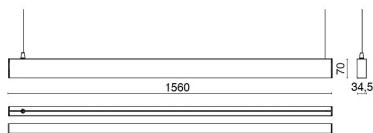

3743-LBC-S-DA-NE

INDOOR > CONTROLLED LIGHT > TRAIL SOSPENSIONE

TECHNICAL DRAWING