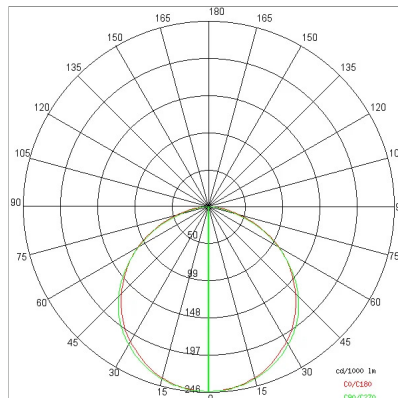

3743-LBC-S-DA-NE

INDOOR > CONTROLLED LIGHT > TRAIL SOSPENSIONE

TECHNICAL DRAWING

PHOTOMETRIC CURVES

ACCESSORIES

wall mount kit

3194

Adapter for 3-phase track (already mounted on the device)

3193

Rosette

- 168 BR
- 169 NR
- 165 BR
- 166 NR