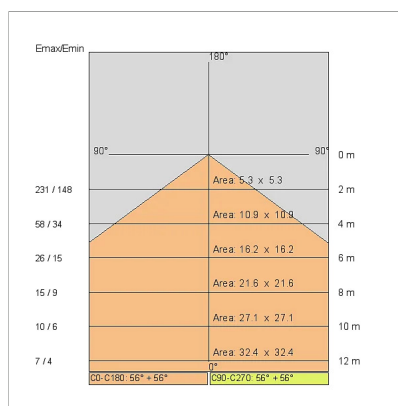

3743-LBC-S-DA-NE

INDOOR > CONTROLLED LIGHT > TRAIL SOSPENSIONE

TECHNICAL DRAWING

PHOTOMETRIC CURVES

ACCESSORIES

wall mount kit

3194

Adapter for 3-phase track (already mounted on the device)

3193

Rosette

- 168 BR
- 169 NR
- 165 BR
- 166 NR