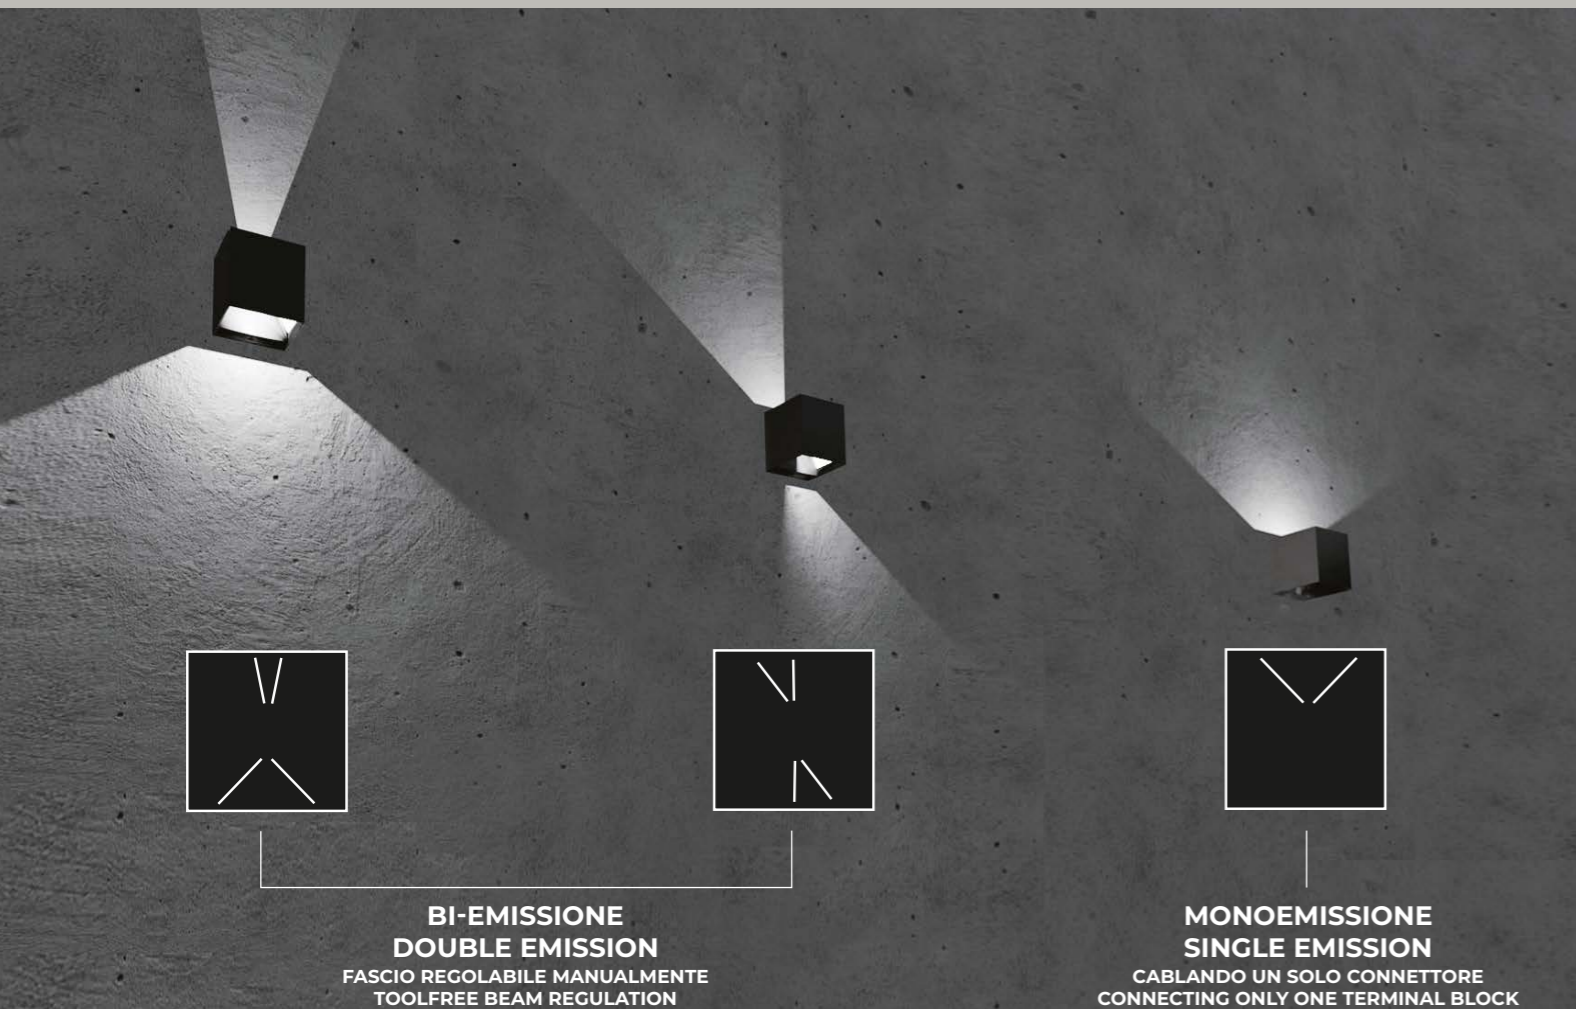

Cube

INFINITE CONFIGURAZIONI LUMINOSE ENDLESS LIGHT CONFIGURATIONS

CUBE è dotato di flaps regolabili, grazie alla scala graduata è possibile disegnare infinite combinazioni di fasci luminosi, adattandoli al design ed alla texture della parete.

CUBE is equipped with adjustable flaps, thanks to the graduated scale it is possible to draw innumerable combinations of light beams, adapting them to design and texture of the wall.

**BI-EMISSIONE
DOUBLE EMISSION**
FASCIO REGOLABILE MANUALMENTE
TOOLFREE BEAM REGULATION

**MONOEMISSIONE
SINGLE EMISSION**
CABLANDO UN SOLO CONNETTORE
CONNECTING ONLY ONE TERMINAL BLOCK