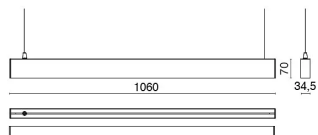

TECHNICAL DATA

Tension:	220-240V 50/60Hz
Beam:	Symmetrical diffusing 120°
Current:	24Vdc
Insulation class:	1
Weight:	2.3 kg
IP grade:	40
Glow wire:	650 °C
Lamp included:	Yes
LED type:	SMD LED
Overall power:	25 W
Appliance flow:	1908 lm
Nominal duration:	50.000 (h) L80 B20
Color temperature:	3000 K
Color rendering index:	>90
Color consistency:	3 SDCM

LIGHT SOURCE: 1 x LED 22.00W 2700lm

NOTES

On request: power increased max 36 Led L 1060mm

3740-LBC-S-DA

INDOOR > CONTROLLED LIGHT > TRAIL SOSPENSIONE

TECHNICAL DRAWING

PHOTOMETRIC CURVES

ACCESSORIES