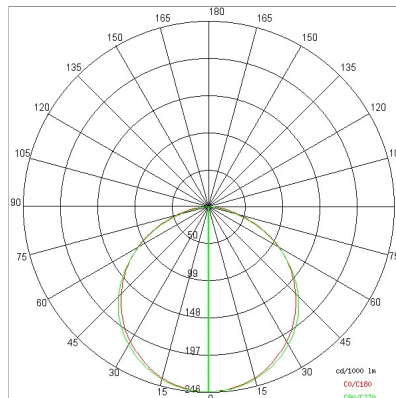

3740-LBC-S-DA

INDOOR > CONTROLLED LIGHT > TRAIL SOSPENSIONE

TECHNICAL DRAWING

PHOTOMETRIC CURVES

ACCESSORIES

wall mount kit

3194

Adapter for 3-phase track (already mounted on the device)

3193

Rosette

- 168 BR
- 169 NR
- 165 BR
- 166 NR