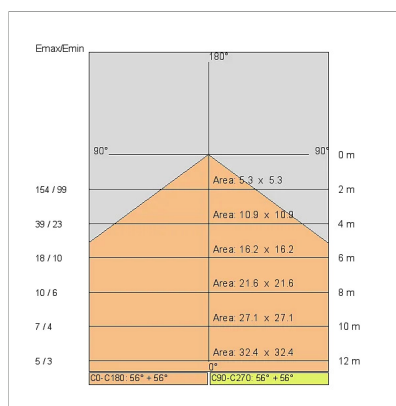

3740-LBC-S-DA

INDOOR > CONTROLLED LIGHT > TRAIL SOSPENSIONE

TECHNICAL DRAWING

PHOTOMETRIC CURVES

ACCESSORIES

wall mount kit

3194

Adapter for 3-phase track (already mounted on the device)

3193

Rosette

- 168 BR
- 169 NR
- 165 BR
- 166 NR