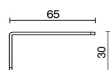

LIGHT SOURCE: 1 x LED 22.00W 2700lm

NOTES

On request: power increased max 36 Led L 1060mm

3740-LBC-S-DA

INDOOR > CONTROLLED LIGHT > TRAIL SOSPENSIONE

TECHNICAL DRAWING

PHOTOMETRIC CURVES

ACCESSORIES