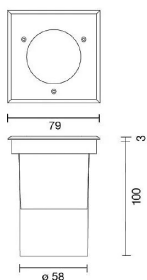

TECHNICAL DRAWING

COMPANY

Side Spa has always been a benchmark in the manufacturing industry for its constant focus on product quality, assembly and sustainability of its items. The company is distinguished by its dedication to offering customers the highest quality products that meet needs and exceed expectations.

Side Spa pays the utmost attention to the quality of its products. Each stage of production undergoes rigorous quality control to ensure that only first-class items reach the market. By using high-quality materials and adopting state-of-the-art manufacturing processes, the company is able to offer products that stand the test of time and maintain their performance over the years. Quality is a top priority for Side Spa, which strives to meet the highest standards of excellence.