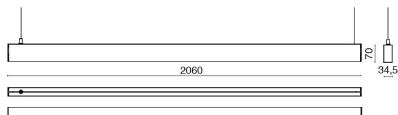

3746-LBN-S

INDOOR > CONTROLLED LIGHT > TRAIL SOSPENSIONE

TECHNICAL DRAWING