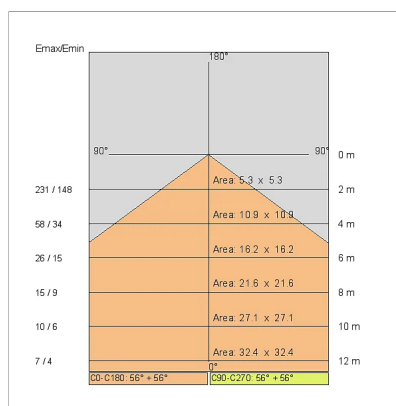

3746-LBN-S

INDOOR > CONTROLLED LIGHT > TRAIL SOSPENSIONE

TECHNICAL DRAWING

PHOTOMETRIC CURVES

ACCESSORIES

wall mount kit

3194

Adapter for 3-phase track (already mounted on the device)

3193

Rosette

168	BR
169	NR
165	BR
166	NR