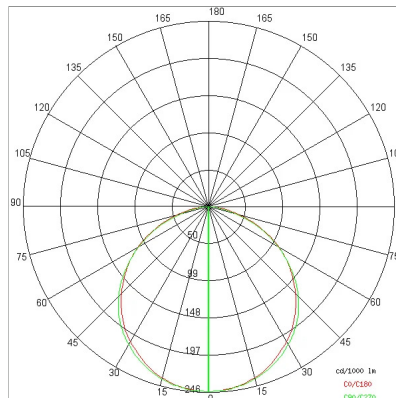

## TECHNICAL DATA

Tension:	220-240V 50/60Hz
Beam:	Symmetrical diffusing 120°
Insulation class:	1
Weight:	4.4 kg
IP grade:	40
Glow wire:	650 °C
Lamp included:	Yes
LED type:	SMD LED
Overall power:	48 W
Appliance flow:	4095 lm
Nominal duration:	50.000 (h) L80 B20
Color temperature:	4000 K
Color rendering index:	>90
Color consistency:	3 SDCM

## NOTES

On request: power increased max 36 Led L 2060mm

## PHOTOMETRIC CURVES