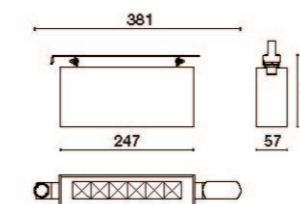

CODICE - CODE	BEAM	W	LM	K	V	CRI	KG
	3 LED - L. 132mm							
NE	3885-LBC-75	75°	14W	1448	3000	220/240V (500mA)	>80	1,00
	3885-LBN-75			1503	4000			
	6 LED - L. 247mm							
NE	3890-LBC-75	75°	27W	2896	3000	220/240V (500mA)	>80	1,50
	3890-LBN-75			3007	4000			

OPZIONI - OPTIONAL

A richiesta - On request: fascio - beam 12° - 75° - AS - AE