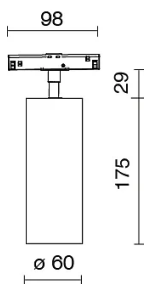

TECHNICAL DRAWING