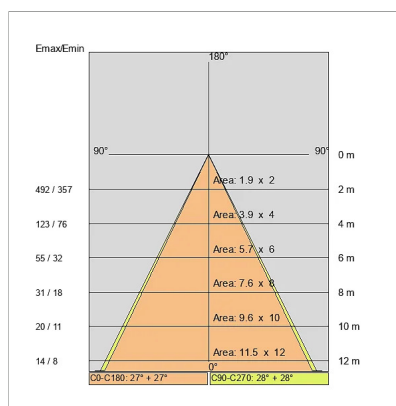

TECHNICAL DRAWING

PHOTOMETRIC CURVES

ACCESSORIES

Shielding cylinder

- 3114 BR
- 3115 NE

Honeycomb grid

Spilling Cylinder

- 3119 NE