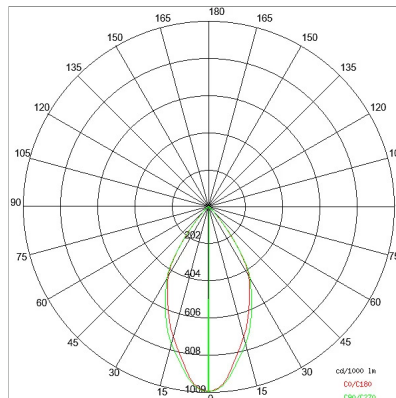

TECHNICAL DRAWING

PHOTOMETRIC CURVES

ACCESSORIES

Shielding cylinder

- 3114 BR
- 3115 NE

Honeycomb grid

Spilling Cylinder

- 3119 NE