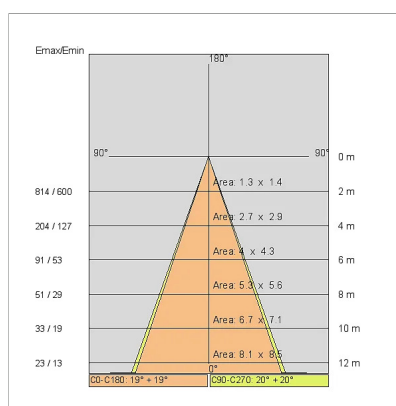

TECHNICAL DRAWING

PHOTOMETRIC CURVES

COMPANY

Side Spa has always been a benchmark in the manufacturing industry for its constant focus on product quality, assembly and sustainability of its items. The company is distinguished by its dedication to offering customers the highest quality products that meet needs and exceed expectations.

Side Spa pays the utmost attention to the quality of its products. Each stage of production undergoes rigorous quality control to ensure that only first-class items reach the market. By using high-quality materials and adopting state-of-the-art manufacturing processes, the company is able to offer products that stand the test of time and maintain their performance over the years. Quality is a top priority for Side Spa, which strives to meet the highest standards of excellence.