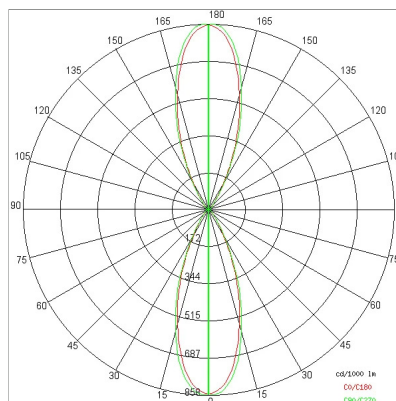

TECHNICAL DATA

Tension:	220-240V 50/60Hz
Beam:	Symmetrical, dual emission 40°
Current:	500mA
Insulation class:	1
Weight:	3.2 kg
IP grade:	65
Glow wire:	650 °C
Lamp included:	Yes
LED type:	COB LED
Overall power:	58.8 W
Appliance flow:	4242 lm
Nominal duration:	50.000 (h) L80 B20
Color temperature:	3000 K
Color rendering index:	>90
Color consistency:	3 SDCM

LIGHT SOURCE: 2 x LED 25.90W 2650lm

NOTES

On request: Version with flush ring safety glass

On request:

Maximum nighttime ambient temperature when the fitting is on not exceeding 50°C

Minimum nighttime ambient temperature when the fitting is on not lower than -20°C

Maximum daytime ambient temperature when the fitting is off not exceeding 60°C

TECHNICAL DRAWING

PHOTOMETRIC CURVES

COMPANY

Side Spa has always been a benchmark in the manufacturing industry for its constant focus on product quality, assembly and sustainability of its items. The company is distinguished by its dedication to offering customers the highest quality products that meet needs and exceed expectations.