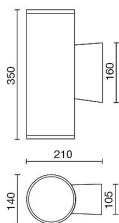

TECHNICAL DATA

Tension:	220-240V 50/60Hz
Beam:	Symmetrical, dual emission 40°
Current:	500mA
Insulation class:	1
Weight:	3.2 kg
IP grade:	65
Glow wire:	650 °C
Lamp included:	Yes
LED type:	COB LED
Overall power:	58.8 W
Appliance flow:	4242 lm
Nominal duration:	50.000 (h) L80 B20
Color temperature:	3000 K
Color rendering index:	>90
Color consistency:	3 SDCM

LIGHT SOURCE: 2 x LED 25.90W 2650lm

NOTES

On request: Version with flush ring safety glass

On request:

Maximum nighttime ambient temperature when the fitting is on not exceeding 50°C

Minimum nighttime ambient temperature when the fitting is on not lower than -20°C

Maximum daytime ambient temperature when the fitting is off not exceeding 60°C

TECHNICAL DRAWING

PHOTOMETRIC CURVES

COMPANY

Side Spa has always been a benchmark in the manufacturing industry for its constant focus on product quality, assembly and sustainability of its items. The company is distinguished by its dedication to offering customers the highest quality products that meet needs and exceed expectations.