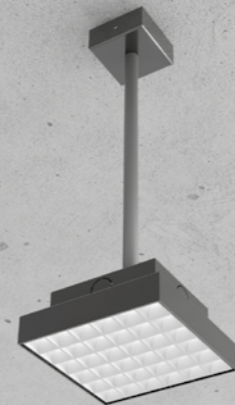

PLANA is suitable for ceiling mounting, but also comes with springs that allow for semi-recessed installation. With the addition of simple kits, it is possible to obtain the flush-fitting recessed version or the suspended version with stem. The track version completes the range.

**INCASSO A RASAMENTO
TRIMLESS RECESS**

SEMINCASSO - SEMI-RECESSED

PLAFONE - CEILING

BINARIO - TRACKS

**SOSPENSIONE CON TIGE
SUSPENSION WITH TIGE**

PLANA 120 - 123 x 123mm

PLANA 240 - 123 x 241mm

PLANA 360 - 123 x 359mm