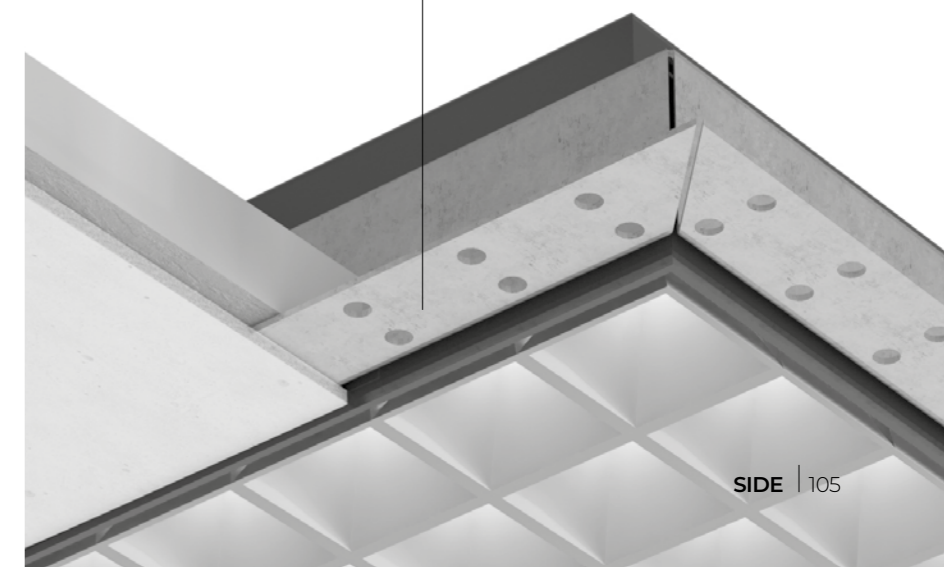

**SEMINCASSO
MOLLE PER CONTROSOFFITTI
SEMI-RECESSED
SPRINGS FOR FALSE CEILINGS**

**INCASSO TRIMLESS
KIT INCASSO CORNICE A RASAMENTO
TRIMLESS
RECESSED FRAME KIT FOR PLASTERING
153 x 153mm - 153 x 270mm - 153 x 390mm**