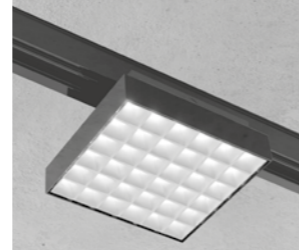

BINARIO - TRACKS