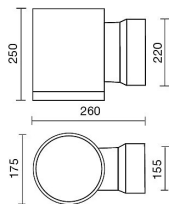

TECHNICAL DATA

Tension:	220-240V 50/60Hz
Beam:	Symmetrical diffusing 40°
Current:	1050mA
Insulation class:	1
Weight:	4.4 kg
IP grade:	65
Glow wire:	650 °C
Lamp included:	Yes
LED type:	COB LED
Overall power:	40 W
Appliance flow:	4406 lm
Nominal duration:	50.000 (h) L80 B20
Color temperature:	3000 K
Color rendering index:	>90
Color consistency:	3 SDCM
Bug Evaluation:	B3-U1-G0
CEN flow code:	93-99-100-100-100

LIGHT SOURCE: 1 x LED 36.00W 4900lm

NOTES

On request: Version with flush ring safety glass

On request: DALI

On request:

Maximum nighttime ambience temperature when the fitting is on not exceeding 50°C
Minimum nighttime ambience temperature when the fitting is on not lower than -20°C
Maximum daytime ambience temperature when the fitting is off not exceeding 60°C

TECHNICAL DRAWING

PHOTOMETRIC CURVES

COMPANY

Side Spa has always been a benchmark in the manufacturing industry for its constant focus on product quality, assembly and sustainability of its items. The company is distinguished by its dedication to offering customers the highest quality products that meet needs and exceed expectations.