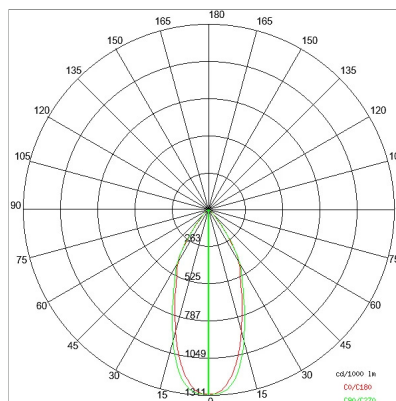

TECHNICAL DATA

Tension:	220-240V 50/60Hz
Beam:	Symmetrical diffusing 40°
Current:	1050mA
Insulation class:	1
Weight:	4.4 kg
IP grade:	65
Glow wire:	650 °C
Lamp included:	Yes
LED type:	COB LED
Overall power:	40 W
Appliance flow:	4406 lm
Nominal duration:	50.000 (h) L80 B20
Color temperature:	3000 K
Color rendering index:	>90
Color consistency:	3 SDCM
Bug Evaluation:	B3-U1-G0
CEN flow code:	93-99-100-100-100

LIGHT SOURCE: 1 x LED 36.00W 4900lm

NOTES

On request: Version with flush ring safety glass

On request: DALI

On request:

Maximum nighttime ambience temperature when the fitting is on not exceeding 50°C
Minimum nighttime ambience temperature when the fitting is on not lower than -20°C
Maximum daytime ambience temperature when the fitting is off not exceeding 60°C

TECHNICAL DRAWING

PHOTOMETRIC CURVES

COMPANY

Side Spa has always been a benchmark in the manufacturing industry for its constant focus on product quality, assembly and sustainability of its items. The company is distinguished by its dedication to offering customers the highest quality products that meet needs and exceed expectations.