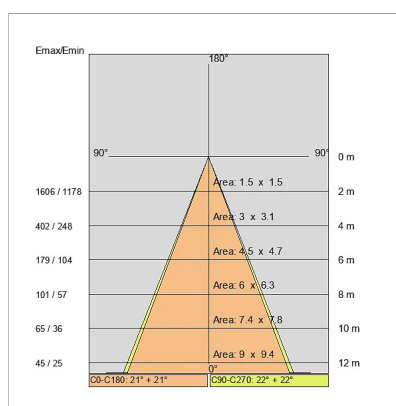

TECHNICAL DRAWING

PHOTOMETRIC CURVES

COMPANY

Side Spa has always been a benchmark in the manufacturing industry for its constant focus on product quality, assembly and sustainability of its items. The company is distinguished by its dedication to offering customers the highest quality products that meet needs and exceed expectations.

Side Spa pays the utmost attention to the quality of its products. Each stage of production undergoes rigorous quality control to ensure that only first-class items reach the market. By using high-quality materials and adopting state-of-the-art manufacturing processes, the company is able to offer products that stand the test of time and maintain their performance over the years. Quality is a top priority for Side Spa, which strives to meet the highest standards of excellence.