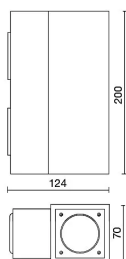

TECHNICAL DRAWING