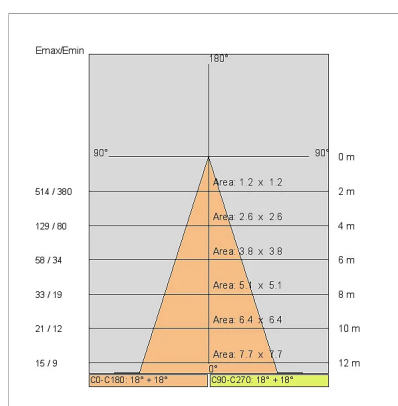

TECHNICAL DRAWING

PHOTOMETRIC CURVES

COMPANY

Side Spa has always been a benchmark in the manufacturing industry for its constant focus on product quality, assembly and sustainability of its items. The company is distinguished by its dedication to offering customers the highest quality products that meet needs and exceed expectations.

Side Spa pays the utmost attention to the quality of its products. Each stage of production undergoes rigorous quality control to ensure that only first-class items reach the market. By using high-quality materials and adopting state-of-the-art manufacturing processes, the company is able to offer products that stand the test of time and maintain their performance over the years. Quality is a top priority for Side Spa, which strives to meet the highest standards of excellence.