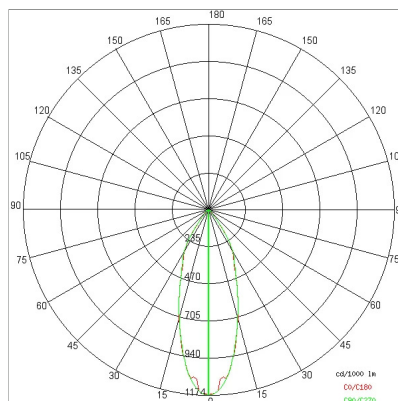

TECHNICAL DATA

Tension:	220-240V 50/60Hz
Beam:	Symmetrical diffusing 40°
Current:	350mA
Insulation class:	2
Weight:	3 kg
IP grade:	65
Glow wire:	850 °C
Lamp included:	Yes
LED type:	COB LED
Overall power:	13.5 W
Appliance flow:	1293 lm
Nominal duration:	50.000 (h) L80 B20
Color temperature:	4000 K
Color rendering index:	>90
Color consistency:	3 SDCM
Bug Evaluation:	B1-U0-G0
CEN flow code:	93-98-99-100-100

LIGHT SOURCE: 1 x LED 11.50W 2000lm

NOTES

Maximum nighttime ambiance temperature when the fitting is on not exceeding 50°C
 Minimum nighttime ambiance temperature when the fitting is on not lower than -20°C
 Maximum daytime ambiance temperature when the fitting is off not exceeding 60°C

TECHNICAL DRAWING

PHOTOMETRIC CURVES

COMPANY

Side Spa has always been a benchmark in the manufacturing industry for its constant focus on product quality, assembly and sustainability of its items. The company is distinguished by its dedication to offering customers the highest quality products that meet needs and exceed expectations.