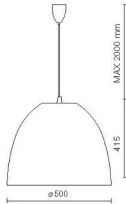

TECHNICAL DRAWING

COMPANY

Side Spa has always been a benchmark in the manufacturing industry for its constant focus on product quality, assembly and sustainability of its items. The company is distinguished by its dedication to offering customers the highest quality products that meet needs and exceed expectations.

Side Spa pays the utmost attention to the quality of its products. Each stage of production undergoes rigorous quality control to ensure that only first-class items reach the market. By using high-quality materials and adopting state-of-the-art manufacturing processes, the company is able to offer products that stand the test of time and maintain their performance over the years. Quality is a top priority for Side Spa, which strives to meet the highest standards of excellence.