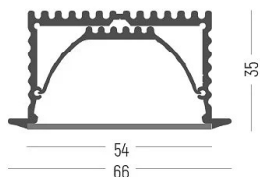

655-200-LBN-OP

INDOOR > MODULAR LINEAR SYSTEMS > LIGHT CUT

TECHNICAL DRAWING