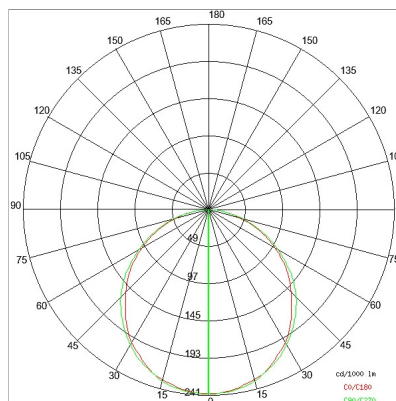

### TECHNICAL DATA

Beam:	Symmetrical diffusing 120°
Insulation class:	3
Weight:	3.17 kg
IP grade:	20/44
Glow wire:	650 °C
Lamp included:	Yes
LED type:	SMD LED
Overall power:	88 W
Appliance flow:	7866 lm
Nominal duration:	70.000L70-F10
Color temperature:	4000 K
Color rendering index:	>90
Color consistency:	3 SDCM

### NOTES

total length including headers 2010

## PHOTOMETRIC CURVES