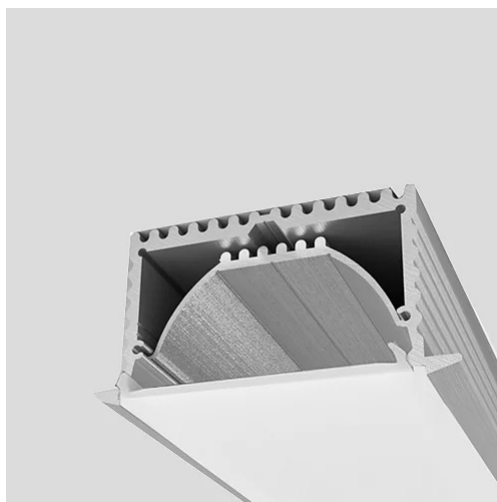

### FEATURES

Intended Use:	Interior
Installation:	Recessed Ceiling
Fixing:	With adjustable brackets included
Body/Structure:	Extruded aluminum body - Die-cast aluminum headers
Painting:	Interior polyester powder coating
Finish:	White
Glass/Screen:	Opal polycarbonate diffuser screen
Driver:	Not included; must be ordered separately

### TECHNICAL DATA

Beam:	Symmetrical diffusing 120°
Insulation class:	3
Weight:	3.17 kg
IP grade:	20/44
Glow wire:	650 °C
Lamp included:	Yes
LED type:	SMD LED
Overall power:	88 W
Appliance flow:	7866 lm
Nominal duration:	70.000L70-F10
Color temperature:	4000 K
Color rendering index:	>90
Color consistency:	3 SDCM