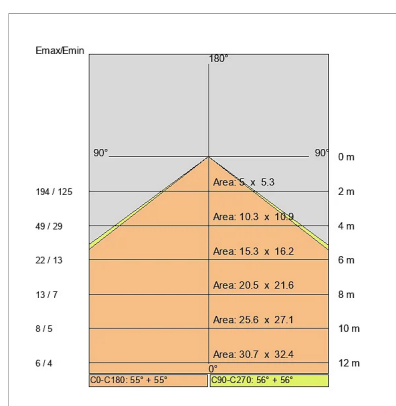

655-200-LBN-OP

INDOOR > MODULAR LINEAR SYSTEMS > LIGHT CUT

TECHNICAL DRAWING

PHOTOMETRIC CURVES

DRIVER

645038

DRIVER ON-OFF 60W IP20 24Vdc

645216

DRIVER ON-OFF 230/24Vdc 100W IP67

645179

POWER SUPPLY for LED 150W 24 Vdc